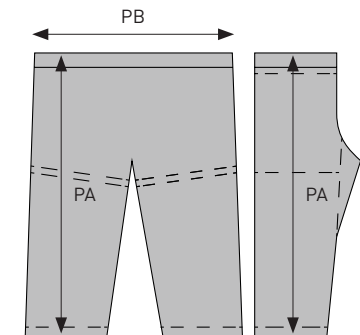

PAGE 16

WHITE JAPAN IJF: 22QA/EB8A0101

	0	1	1Y	1.5	1.5Y	2	2Y	2.5	2.5Y	3	3Y	3.5	3.5Y	4	4Y	4.5	5	5.5	6	6.5
A JACKET LENGTH	71.5	74.5	74.5	77.5	77.5	79.5	79.5	81.5	81.5	83.5	83.5	86.5	86.5	89.5	89.5	91.5	93.5	95.5	96.5	97.5
B SLEEVE LENGTH	71.5	73.5	73.5	75.5	75.5	77.5	77.5	79.5	79.5	81.5	81.5	83.5	83.5	85.5	85.5	87.5	89	90.5	91.5	92.5
C JACKET WIDTH (BACK)	45.5	47.5	45.5	49.5	47.5	51.5	49.5	53.5	51.5	55.5	53.5	57.5	55.5	59.5	57.5	61.5	64.5	67.5	70.5	72.5
D CUFF	19	19.5	19	19.5	19.5	20	19.5	20.5	20	21	20.5	21.5	21	22	21.5	22.5	22.5	22.5	22.5	22.5
PA PANTS LENGTH	79	82	-	85	-	88	-	91	-	95	-	97.5	-	100	-	102.5	104.5	106.5	108.5	110.5
PB WAIST WIDTH	44.5	46.5	-	48.5	-	50.5	-	52.5	-	54.5	-	56	-	57.5	-	59	61	63	65	67

BLUE JAPAN IJF: 22QA/EB8A0127

	0	1	1Y	1.5	1.5Y	2	2Y	2.5	2.5Y	3	3Y	3.5	3.5Y	4	4Y	4.5	5	5.5	6	6.5
A JACKET LENGTH	71.5	74.5	74.5	77.5	77.5	79.5	79.5	81.5	81.5	83.5	83.5	86.5	86.5	89.5	89.5	91.5	93.5	95.5	96.5	97.5
B SLEEVE LENGTH	70.5	72.5	72.5	74.5	74.5	76.5	76.5	78.5	78.5	80.5	80.5	82.5	82.5	84.5	84.5	86.5	88	89.5	90.5	91.5
C JACKET WIDTH (BACK)	45.5	47.5	45.5	49.5	47.5	51.5	49.5	53.5	51.5	55.5	53.5	57.5	55.5	59.5	57.5	61.5	64.5	67.5	70.5	72.5
D CUFF	19	19.5	19	19.5	19.5	20	19.5	20.5	20	21	20.5	21.5	21	22	21.5	22.5	22.5	22.5	22.5	22.5
PA PANTS LENGTH	79	82	-	85	-	88	-	91	-	95	-	97.5	-	100	-	102.5	104.5	106.5	108.5	110.5
PB WAIST WIDTH	44.5	46.5	-	48.5	-	50.5	-	52.5	-	54.5	-	56	-	57.5	-	59	61	63	65	67