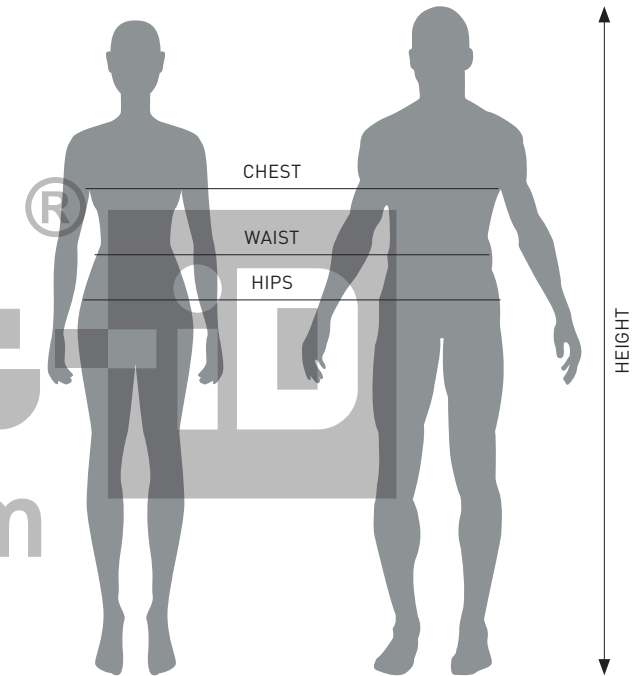

TEAMSPORT[®]

www.TeamSport-ID.com

**MARTIAL
ARTS**
COLLECTION 2025

SIZE CHART

APPAREL

MIZUNO MEN	CHEST	WAIST	HIPS	HEIGHT
XXS	75-82	63-68	78-83	159-163
XS	83-88	69-74	84-89	164-168
S	89-94	75-80	90-94	169-173
M	95-100	81-86	95-100	174-178
L	101-106	87-92	101-106	179-183
XL	107-112	93-98	107-112	184-188
XXL	113-118	99-104	113-118	189-193
XXXL	119-124	105-110	119-124	194-198
MIZUNO JUNIOR	CHEST	WAIST	HIPS	HEIGHT
S	58-61	55-56	62-64	110-116
M	62-64	57-58	65-69	116-128
L	65-71	59-64	70-77	128-140
XL	72-79	65-68	78-83	140-152
XXL	80-86	69-72	84-89	152-164

The measurements shown in the table are expressed in centimeters and indicate a range of average measurements between the minimum and maximum measurements for the corresponding size.

www.TeamSport-iD.com