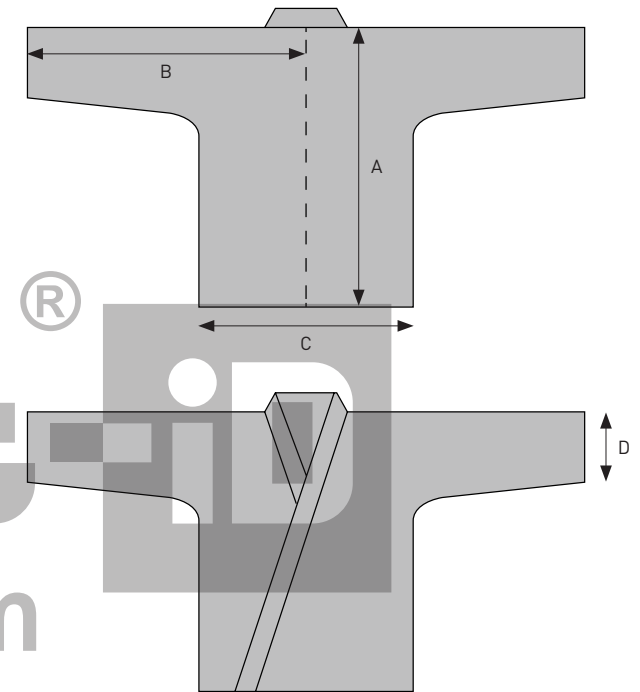

JUDOGIS MEASUREMENTS

PAGE 13

SAIKI: 22GA/GBA023

		1	1.5	2	2.5	3	2.5	4	4.5	5	5.5	6	6.5	7
A	JACKET LENGTH	70	72	74	76	78	81	84	86	88	90	90	92	94
B	SLEEVE LENGTH	73.5	75.5	77.5	79.5	81.5	83.5	85.5	87.5	88.5	89.5	90.5	92.5	94.5
C	JACKET WIDTH (BACK)	50	52	54	56	58	60	61.5	63.5	66	69	71	73	75
D	CUFF	18	19	19	20	20	21	21	22	22	23	23	24	24
PA	PANTS LENGTH	87.5	90.5	93.5	97	101	103	106	108	110	112	113	115	117
PB	WAIST WIDTH	48	49	50	53	55	56	57	58	60	62	65	67	69