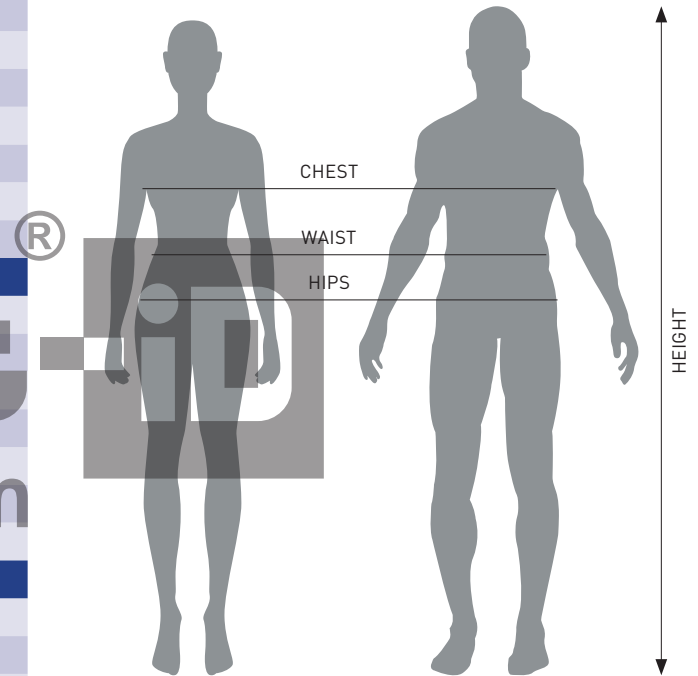

# SIZE CHART

MIZUNO MEN	CHEST	WAIST	HIPS	HEIGHT
XXS	75-82	63-68	78-83	159-163
XS	83-88	69-74	84-89	164-168
S	89-94	75-80	90-94	169-173
M	95-100	81-86	95-100	174-178
L	101-106	87-92	101-106	179-183
XL	107-112	93-98	107-112	184-188
XXL	113-118	99-104	113-118	189-193
XXXL	119-124	105-110	119-124	194-198
MIZUNO WOMEN	CHEST	WAIST	HIPS	HEIGHT
XXS	71-76	52-57	77-82	151-156
XS	77-82	58-63	83-88	157-162
S	83-88	64-69	89-94	162-167
M	89-94	70-75	95-100	167-172
L	95-100	76-81	101-106	172-177
XL	101-106	82-87	107-112	177-182
XXL	107-112	88-93	113-118	182-187
MIZUNO JUNIOR	CHEST	WAIST	HIPS	HEIGHT
S	58-61	55-56	62-64	110-116
M	62-64	57-58	65-69	116-128
L	65-71	59-64	70-77	128-140
XL	72-79	65-68	78-83	140-152
XXL	80-86	69-72	84-89	152-164

The measurements shown in the table are expressed in centimeters and indicate a range of average measurements between the minimum and maximum measurements for the corresponding size.

# SIZE CHART