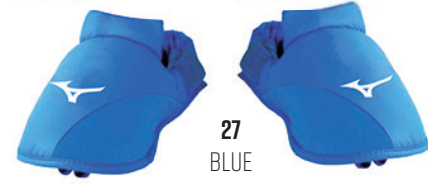

62 RED

27 BLUE