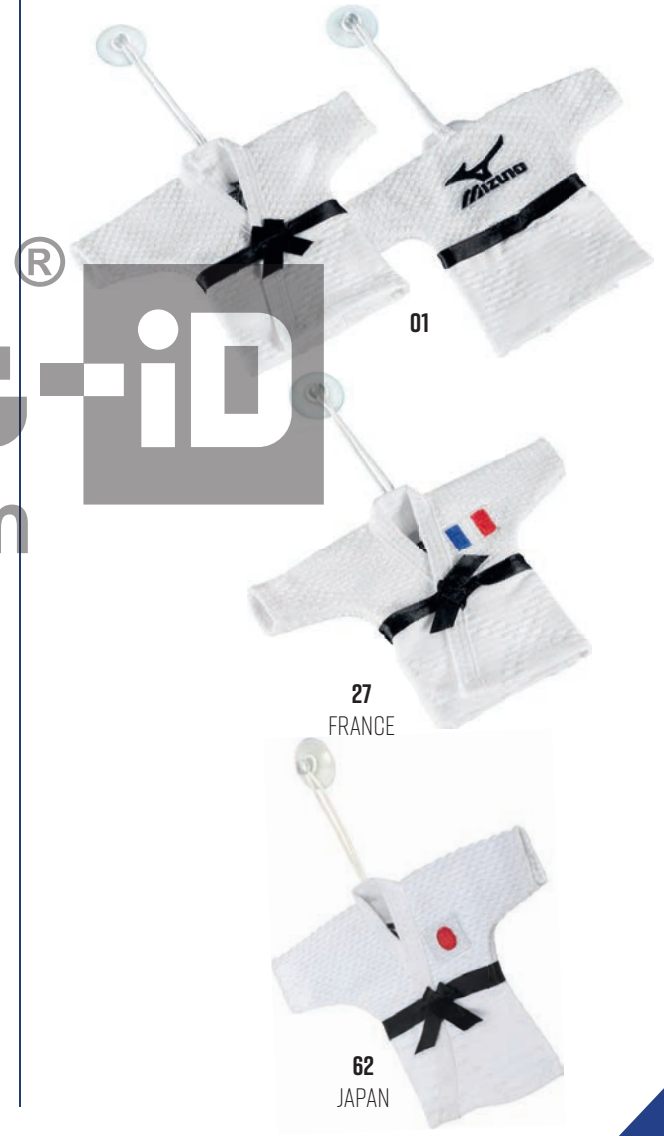

## SHIN PAD

23EHA255	WHITE	RRP	17 €
----------	-------	-----	------

SIZE	XS	S	M	L	XL		
------	----	---	---	---	----	--	--

# ACCESSORIES

CORDE UCHI KOMI					
C3JSB515J		ELASTIC	RRP	25 €	
23JRA86001		JUDO GI PART	RRP	45 €	
SIZE	UNIQUE				

KARATE MESH BAG					
23EMB001			RRP	10 €	
SIZE	UNIQUE				

MINI JUDO GI					
22GY6A55			RRP	5 €	
SIZE	UNIQUE				