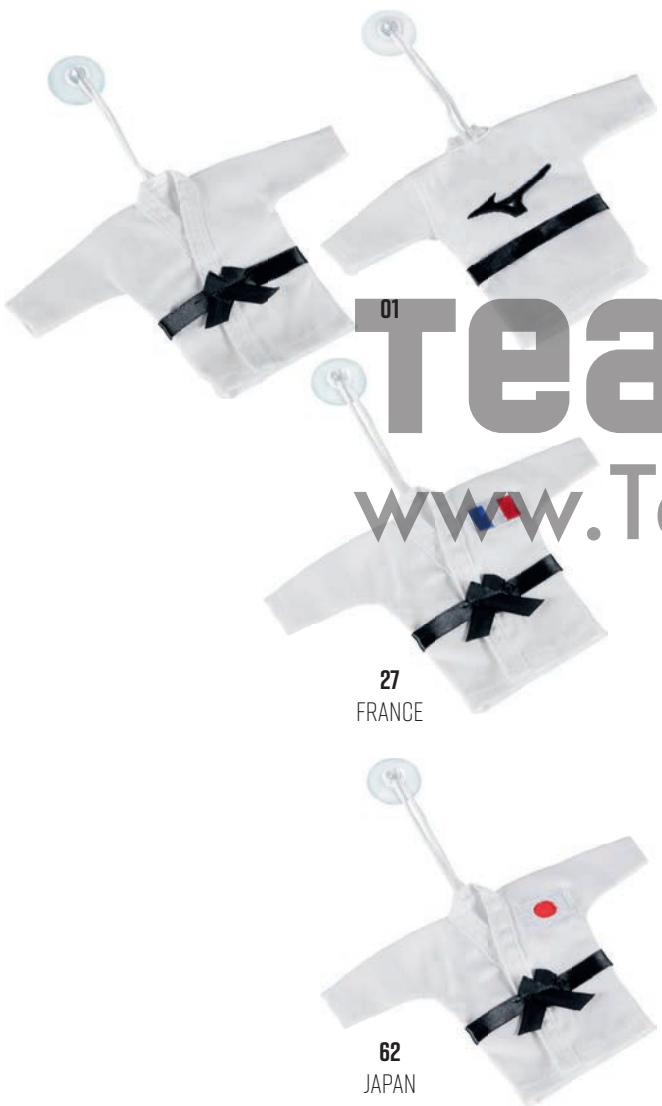

ACCESSORIES

MINI KARATEGI

22GY2A55 RRP 5€

SIZE	UNIQUE