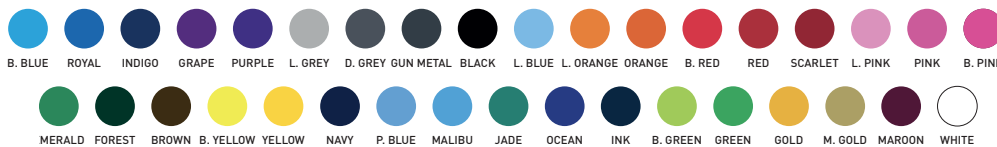

DAITO MATCH TURNOVER SOCK

UNISEX €18 + TAX
M(38-40) - L(41-43) - XL(44-46) - 2XL(47-49)

JUNIOR €18 + TAX
XS(32-34) - S(35-37)

- 85% Nylon, 11% Spandex, 4% Lycra.
- CONTROLLARE I COLORI DISPONIBILI

ORDINE MINIMO 20 PAIA

SOCKS CUSTOM

DAITO MATCH PULL UP SOCK

UNISEX €18 + TAX
M(38-40) - L(41-43) - XL(44-46)

JUNIOR €18 + TAX
XS(32-34) - S(35-37)

- 85% Nylon, 11% Spandex, 4% Lycra.
- CONTROLLARE I COLORI DISPONIBILI

ORDINE MINIMO 20 PAIA

SOCKS CUSTOM

CUSTOM