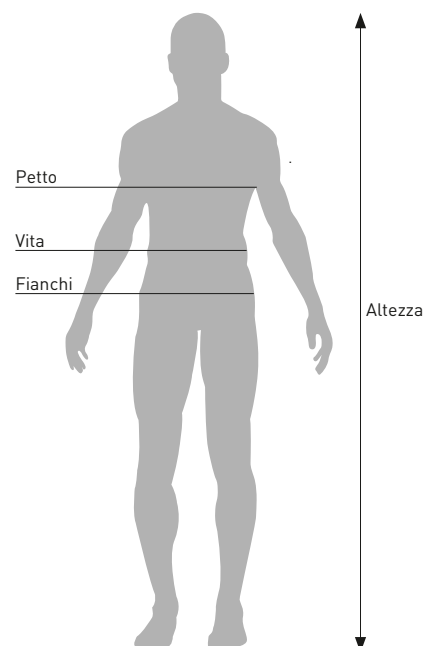

Si informa che la vestibilità dei prodotti in-line e dei prodotti in sublimatico ha una leggera differenza. Questo dipende dalla vestibilità legata alle diverse discipline sportive.

Mizuno raccomanda al cliente di effettuare una prova taglia prima di procedere all'ordine.

Le misure riportate nella tabella sono espresse in centimetri e indicano un range di misure medie comprese tra la misura minima e la massima per la taglia corrispondente.

**Il listino e gli articoli possono essere soggetti a variazioni senza preavviso alcuno.
I prezzi indicati sono listino pubblico iva esclusa.**