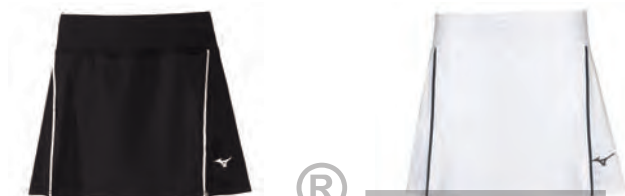

71.
WHITE/NAVY

09.
BLACK