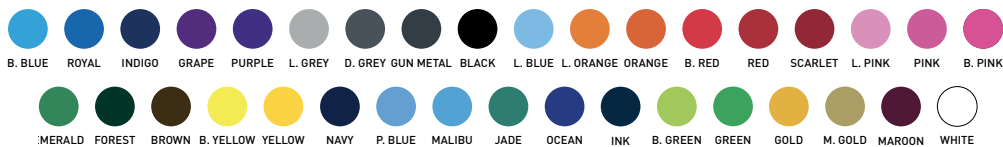

COLORS

ELITE FOOTBALL SOCK

SOCKS
CUSTOM

U **S** **M** **L** **L** **€13** + TAX
30-34 35-39 40-46 40-46

- » 95% Polipropilene.
- » 5% Elastane.

(MIN. 200 PAIA)

TEAMSPORT-ID
 www.TeamSport-ID.com

COLORS