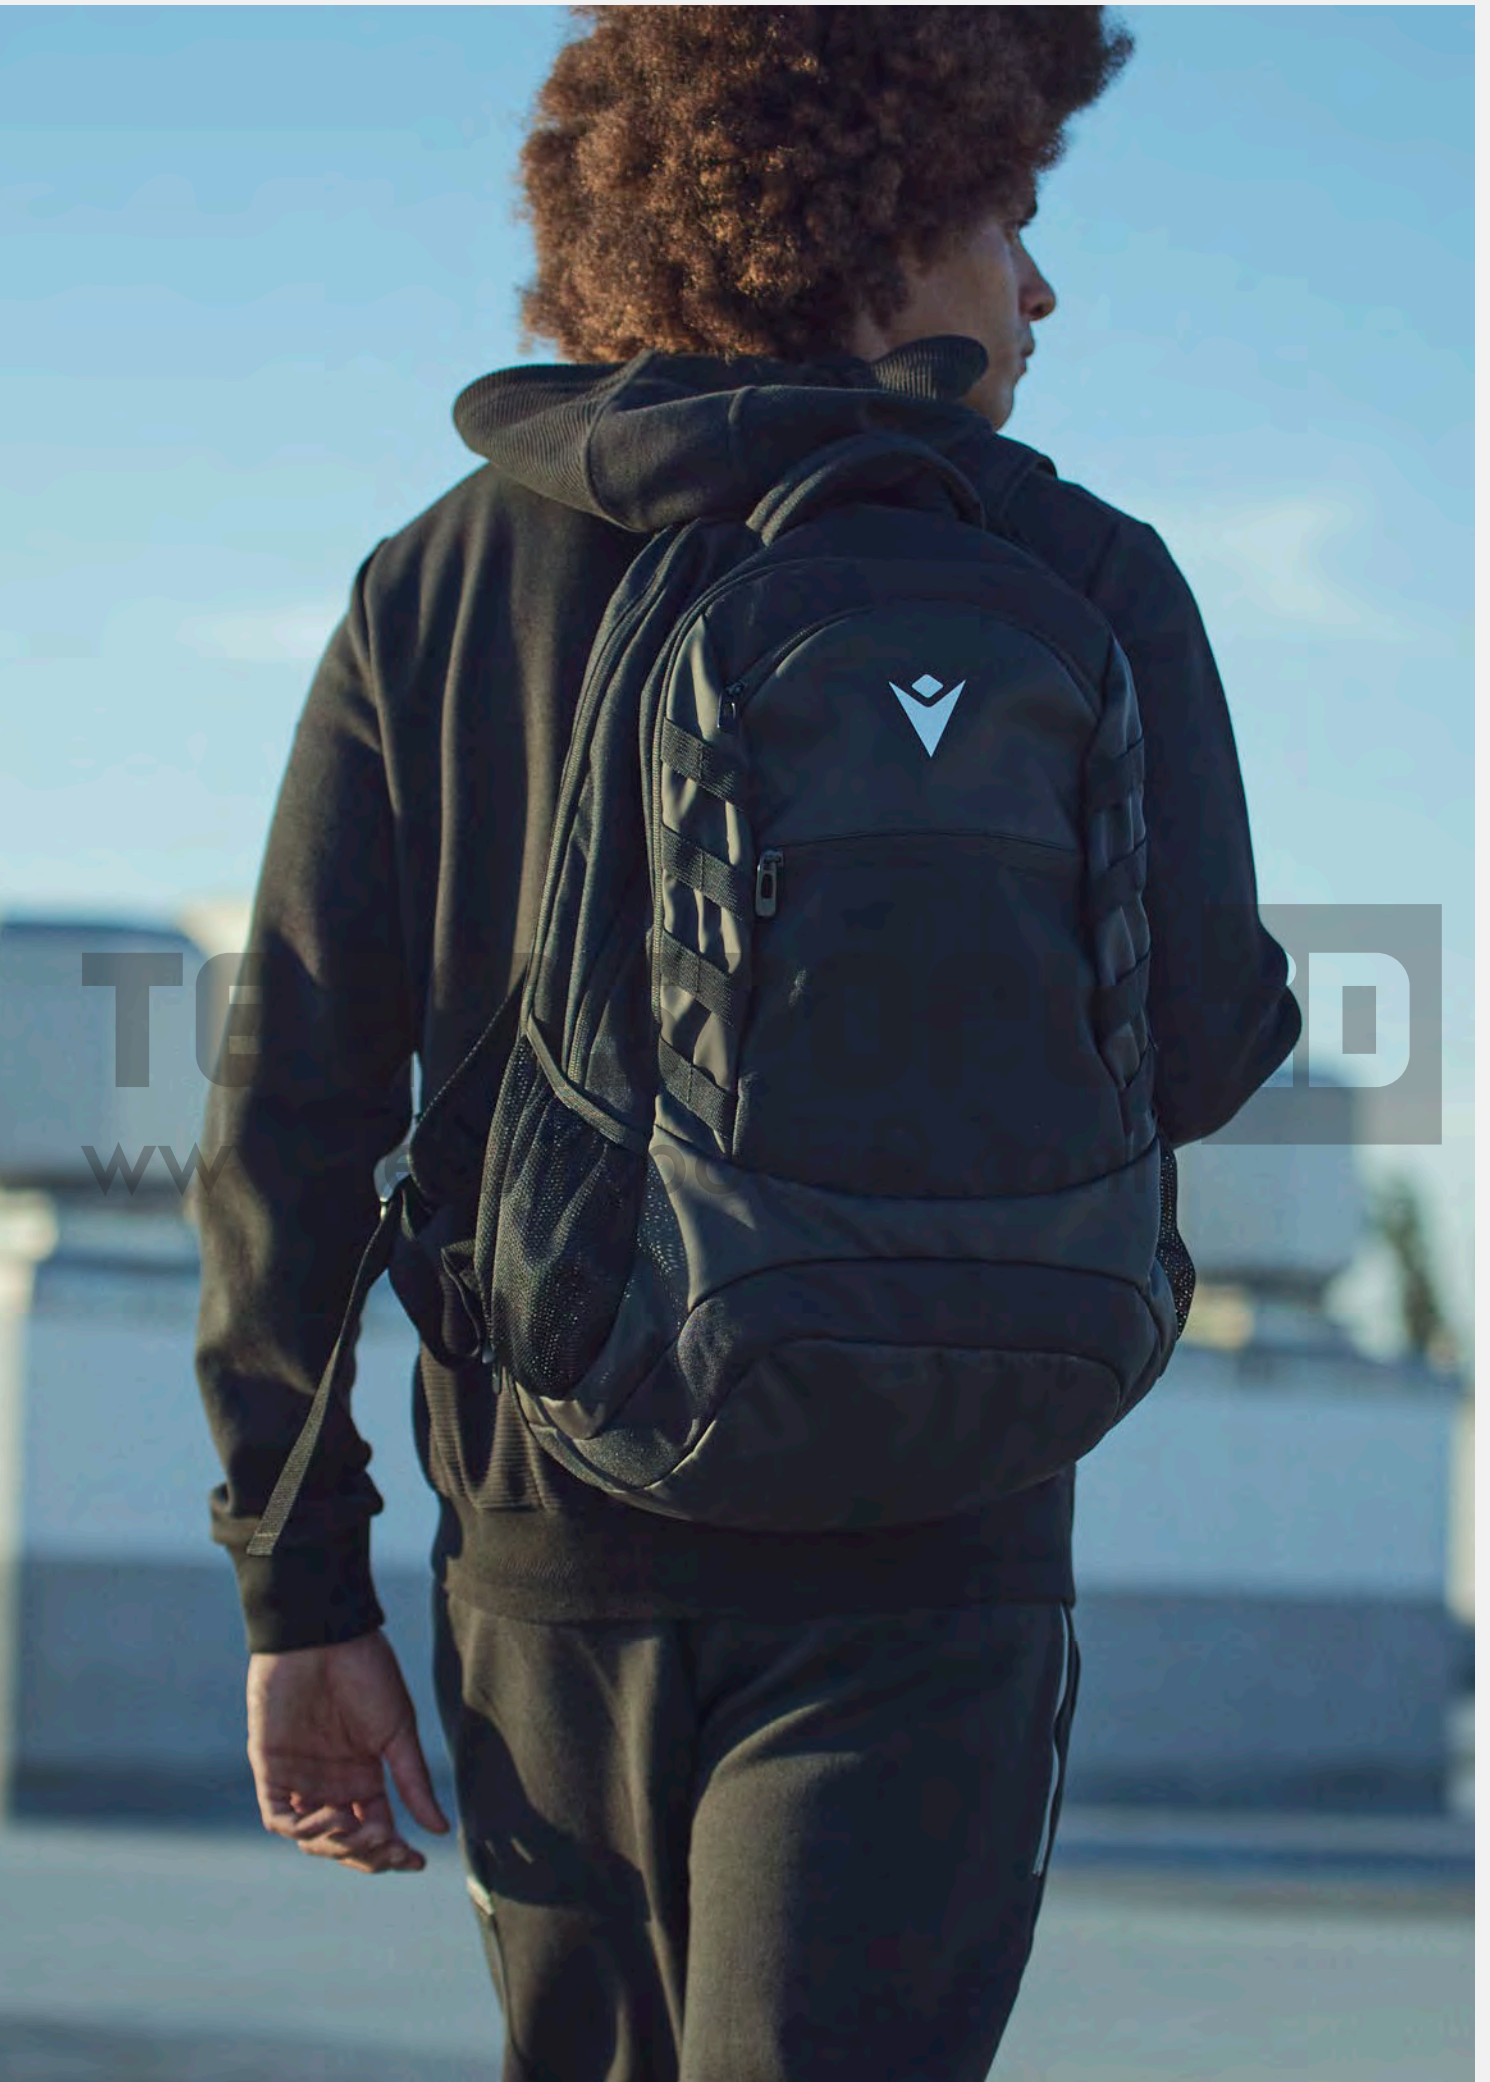

TECHNICAL UNDERWEAR

TECHNICAL UNDERWEAR