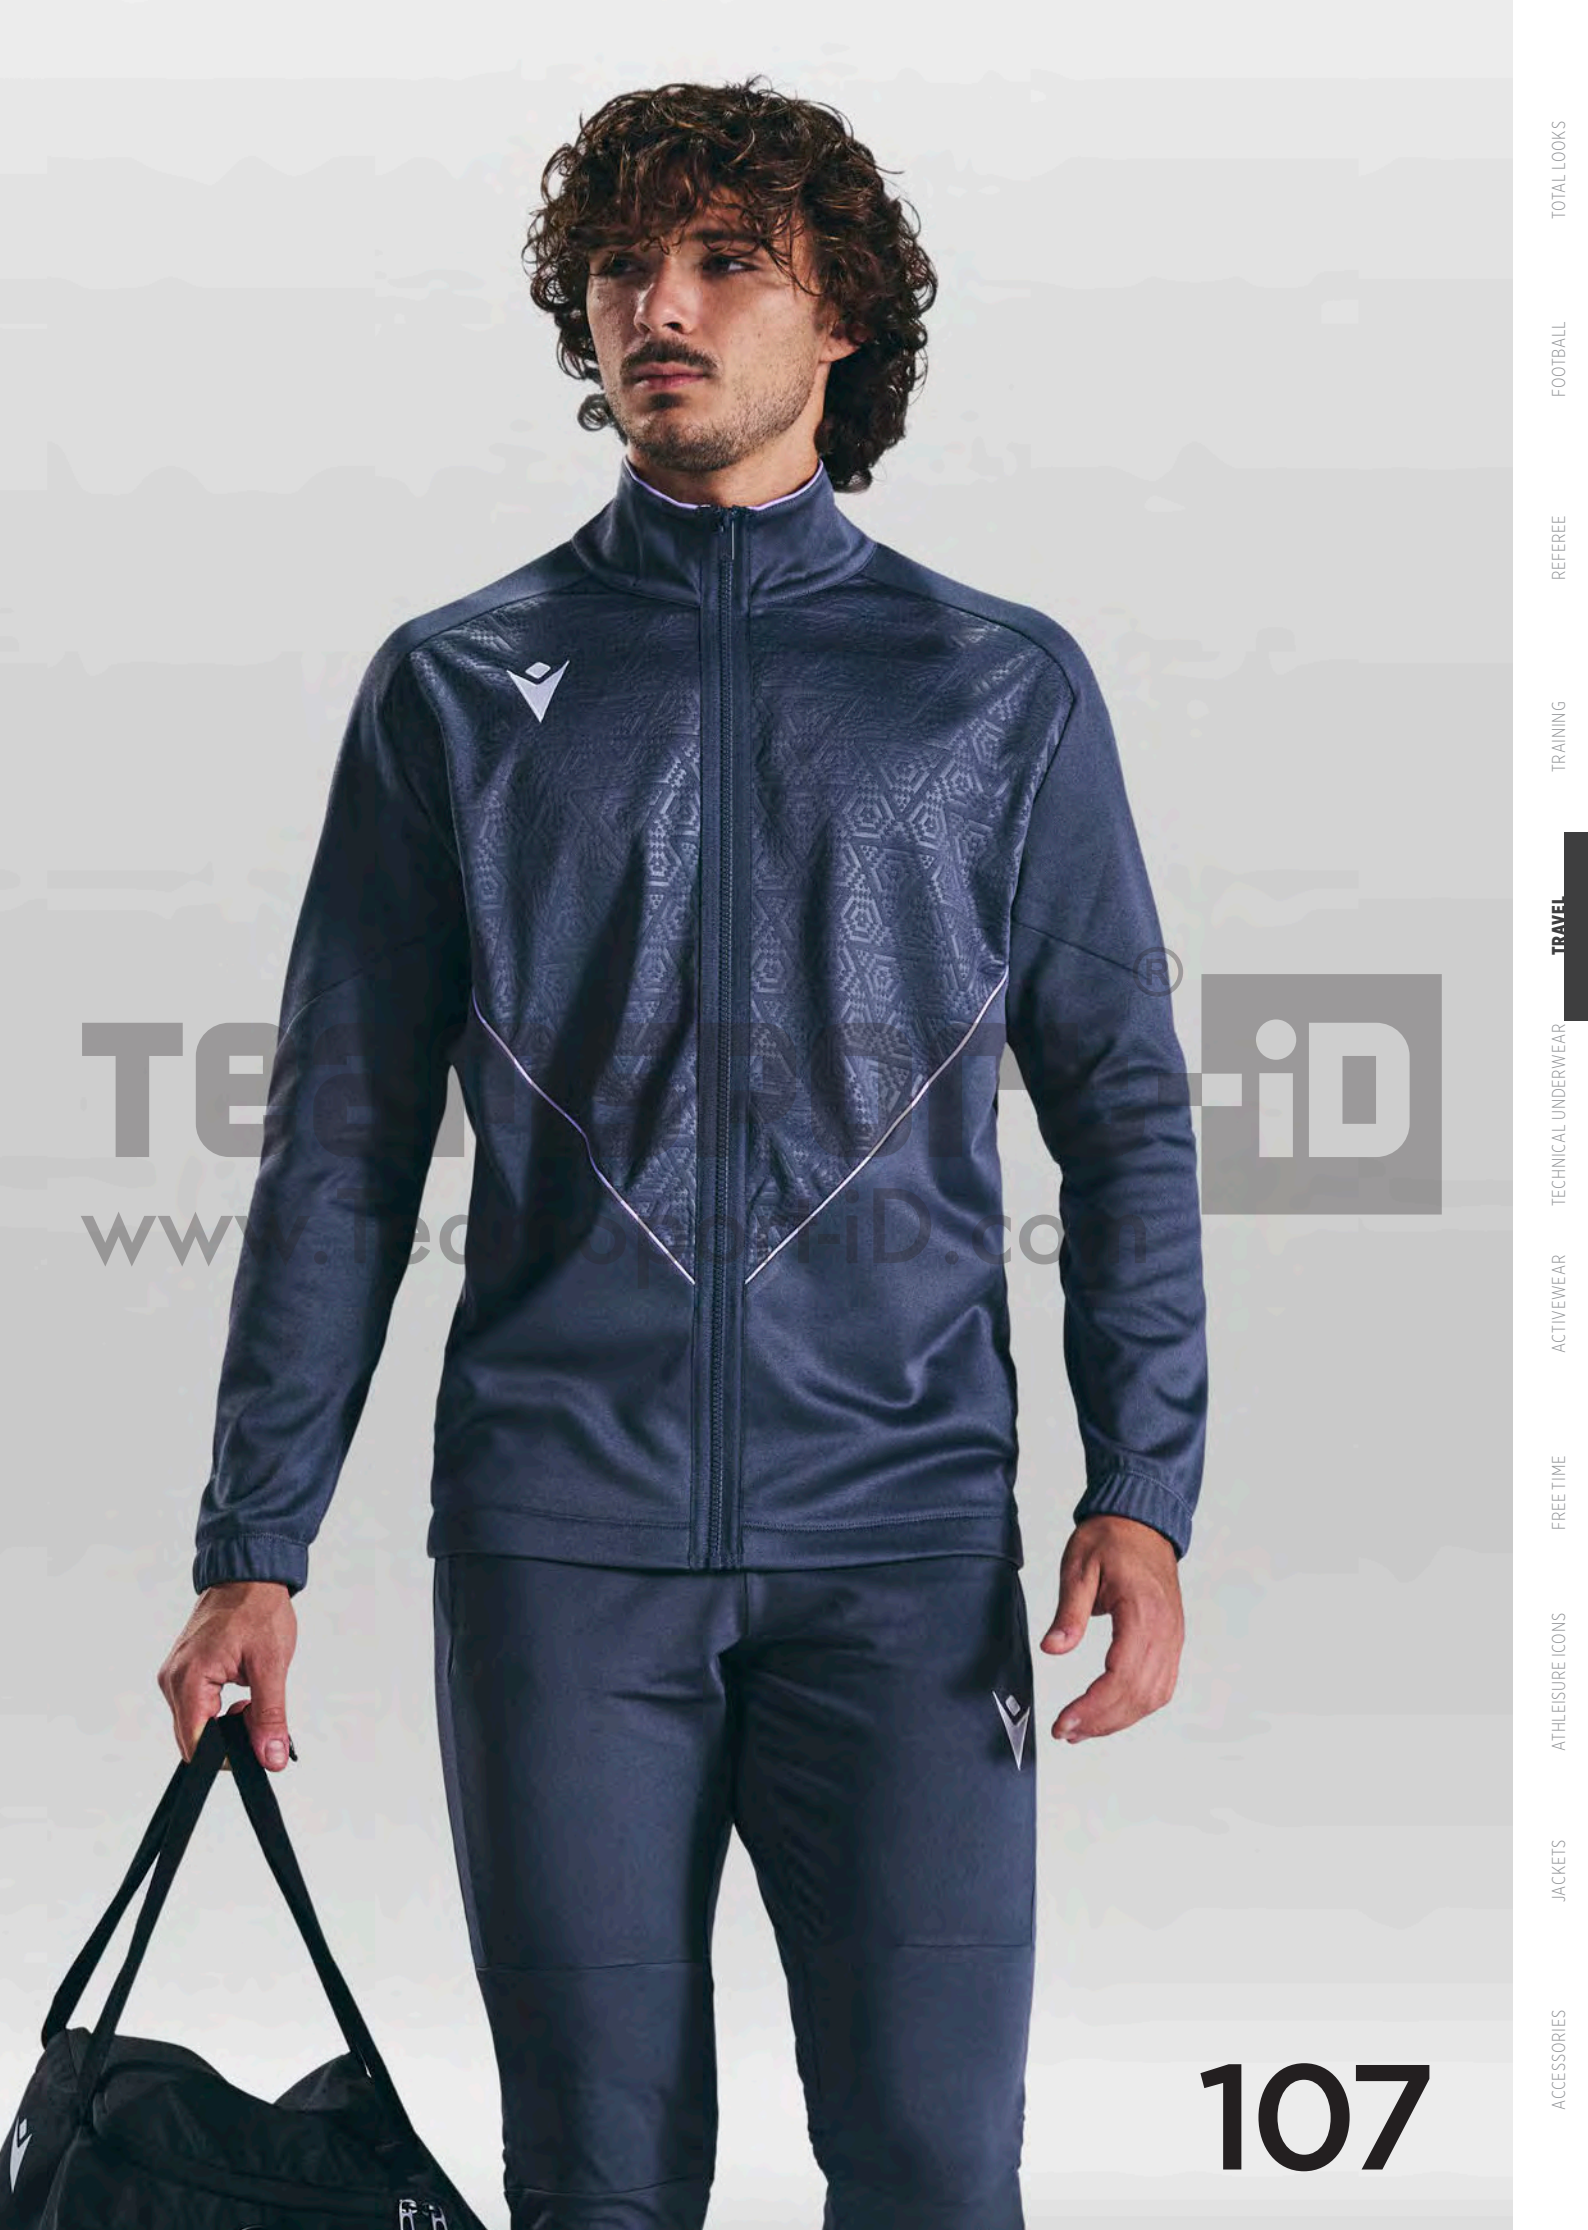

TECNO **iD**
www.tecnosportid.com

107