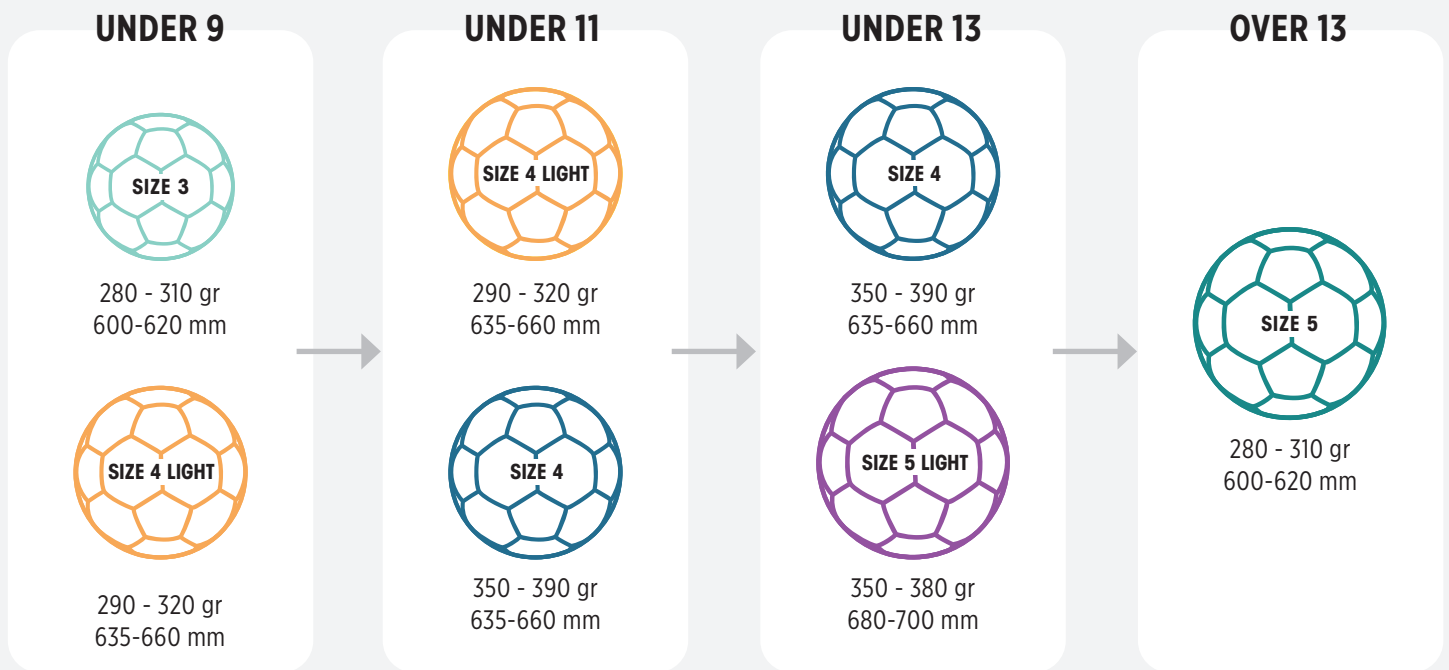

FIFA'S RECOMMENDATION

BASED ON:

- Member Associations
- Youth Academies

TEAMSPOORT-ID

INFLATION INSTRUCTIONS

www.Teamsport-ID.com

1. **1**

   Before inflating unfold the ball with bothhands working it so that the ball becomes softer.
   Prima di gonfiare aprire la palla con entrambe le mani lavorando in modo che la palla diventi più morbida.
2. **2**

   Once unfolded ensure the bladder is positioned in the centre of the ball.
   Una volta aperto il pallone assicurarsi che la camera d'aria sia posizionata al centro della palla.
3. **3**

   Before inflating moisten needle.
   Prima di gonfiare inumidire l'ago.
4. **4**

   Insert the needle halfway into the valve and begin to inflate thus opening the bladder and avoiding punctures.
   Inserire l'ago per metà della sua lunghezza e gonfiare la palla in modo da aprire la camera d'aria evitando così di bucarla.
5. **5**

   Once the bladder is open, completely insert the needle into the valve with care. Inflate the ball to the recommended pressure 0.6 to 0.8 Bar.
   Una volta aperta la camera d'aria inserire completamente l'ago prestando attenzione. Gonfiare la palla con la pressione raccomandata tra 0.6 e 0.8 Bar.
6. **6**

   When using in frosty weather ensure the ball is completely dry before use.
   Quando si utilizza la palla in condizioni invernali assicurarsi che sia completamente asciutta prima dell'uso.