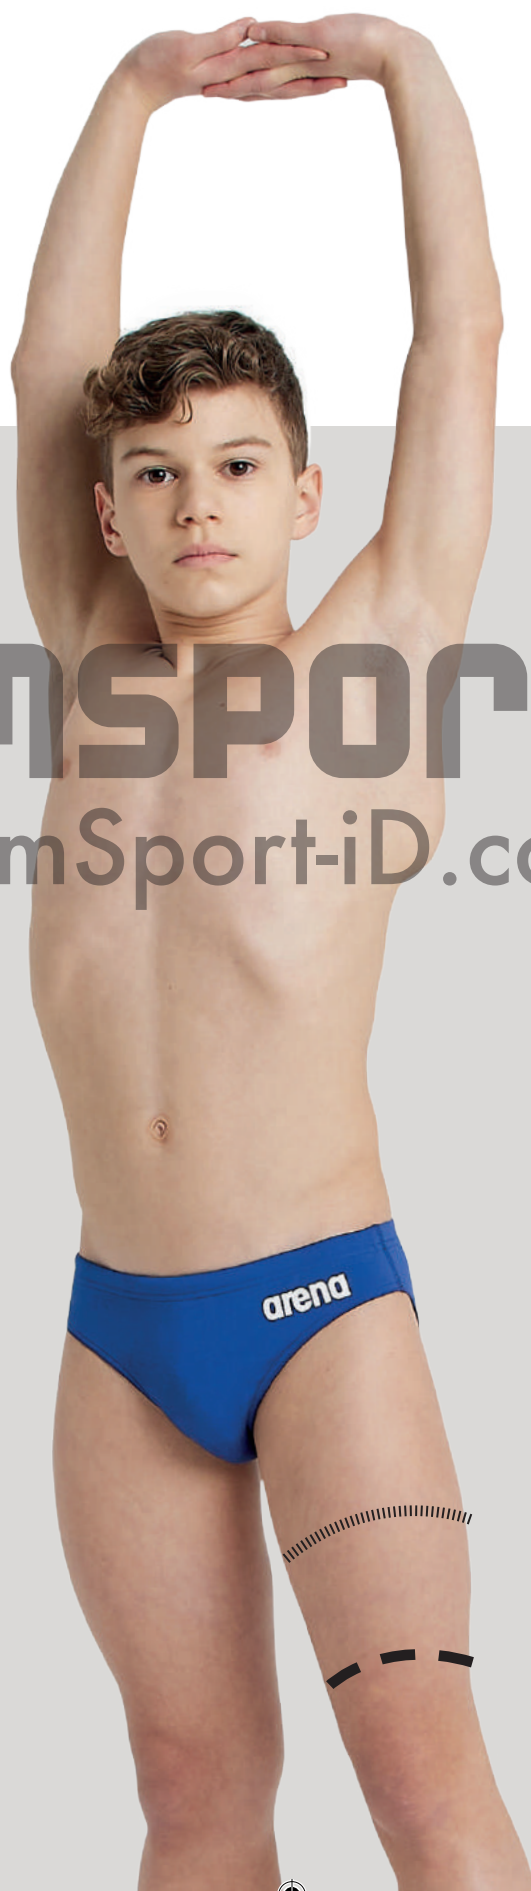

POOL PRODUCT FEATURES BOY

FRONT LINING

Swimsuit lined on front.

TeamSport-iD®
www.TeamSport-iD.com

CUTS BRIEF

5,5 cm

CUTS SHORT/ JAMMER

short
22 cm

jammer
36 cm