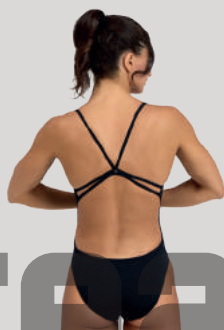

LACE

- open back
- thin straps
- high cut