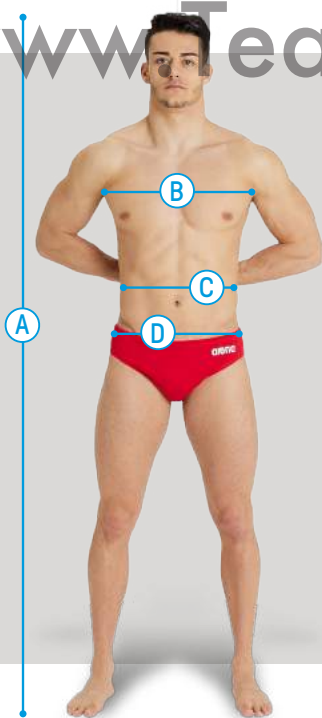

WATERPOLO MAN

POINTS	CM	BODY MEASURES									
A	Height	165	166	168	172	178	180	182	184	186	188
B	Chest	84	88	90	95	100	105	110	115	120	125
C	Waist	69	73	75	80	85	90	95	100	105	110
D	Hips	84	88	90	95	100	105	110	115	120	125

WATERWEAR SIZE RANGE

F	65	70	75	80	85	90	95	100	105	110
USA/UK	26	28	30	32	34	36	38	40	42	44
I	40	42	44	46	48	50	53	54	56	58
D	1	2	3	4	5	6	7	8	9	10
AUS	8	10	12	14	16	18	20	22	24	26