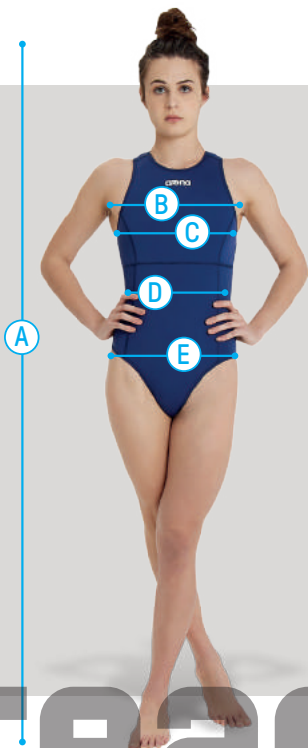

www.TeamSport-iD.com

TeamSport-iD
www.TeamSport-iD.com

WATER- POLO

WATERPOLO SIZING SYSTEM

WATERPOLO WOMAN

POINTS	CM	BODY MEASURES									
A	Height	163	165	166	168	170	172	174	176	178	
B	Chest	70	75	80	85	90	95	100	105	110	
C	Breast	75	80	85	90	95	100	105	110	115	
D	Waist	58	63	65	70	75	80	85	90	95	
E	Hips	87	88	90	95	100	105	110	115	120	